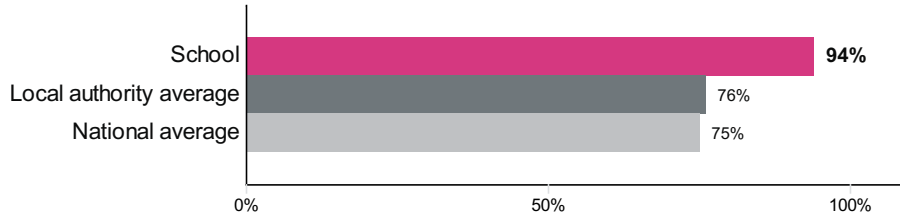

Castlethorpe First School (URN: 110213)

Key stage 1

This is provisional data for 2017/18.

Percentage achieving at least the expected standard in reading

Number of pupils = 17

Percentage achieving at least the expected standard in reading

Percentage achieving greater depth in reading

Number of pupils = 17

Percentage achieving greater depth in reading

Percentage achieving at least the expected standard in writing

Number of pupils = 17

Percentage achieving the expected standard in writing